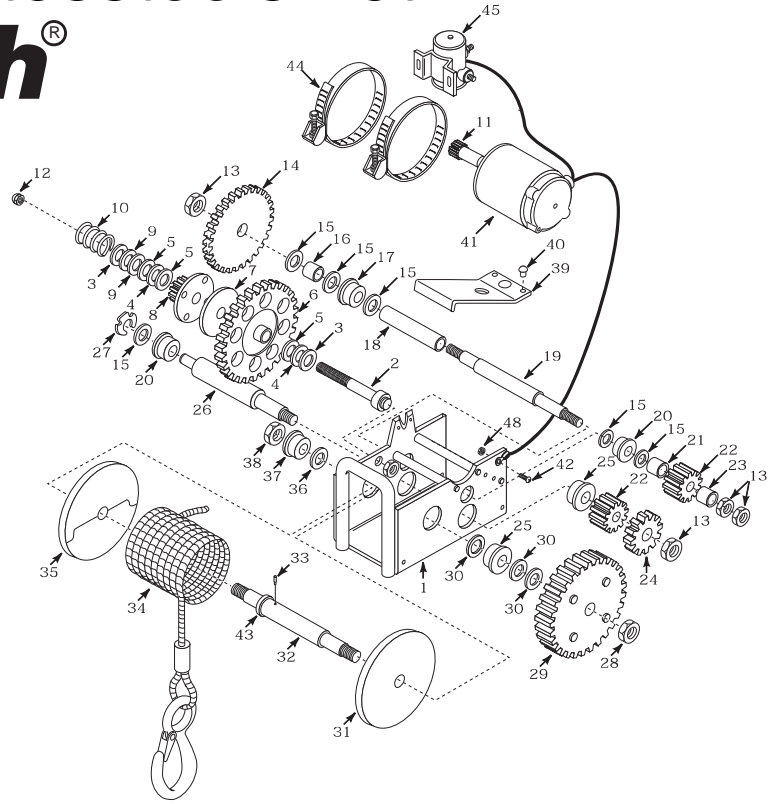

Powerwinch®

Model RC23 & RC30
Replacement Parts Guide
For Winch Assembly

ITEM #	RC23 PART#	RC30 PART #	DESCRIPTION	RC23 QTY	RC30 QTY
1	P70102	P70102	Frame assembly	1	1
2	P71101	P71101	Stud, clutch	1	1
3	P71612	P71612	Thrust, race	2	2
4	P71609	P71609	Bearing	2	2
5	P71613	P71613	Washer, thrust	3	3
6	P71716	P71759	Gear powered assembly	1	1
7	P73602	P73602	Lining,clutch	1	1
8	P71755	P71755	Gear pinion assembly	1	1
9	P79800	P79800	Washer, spring	2	2
10	P71902	P71902	Clutch knob backlash spring	1	1
11	P78302	P78302	Wiring Harness with Breaker	1	1
12	P10122	P10122	Hex Nut	1	1
13	P79738	P79738	Nut, Tri-loc jam	5	5
14	P71703	P71703	Gear, drive 57 T	1	1
15	P71822	P71822	Washer	6	6
16	P71818	P71818	Spacer, rear shaft	1	1
17	P71607	P71607	Bearing	1	1
18	-	P71819	Spacer, rear shaft	-	1
19	P71202	P71201	Shaft, rear gear	1	1
20	P71608	P71608	Bearing	1	1
21	-	P71817	Spacer, rear shaft	-	1
22	P71704	P71704	Gear, pinion 12T	1	2
23	P71818	P71816	Spacer, rear shaft	1	1
24	-	P71796	Gear, idler 24T	-	1
25	-	P71606	Bearing	-	1
26	-	P71301	Shaft, intermediate	-	1
27	-	ST07022	Ring, retaining	-	1