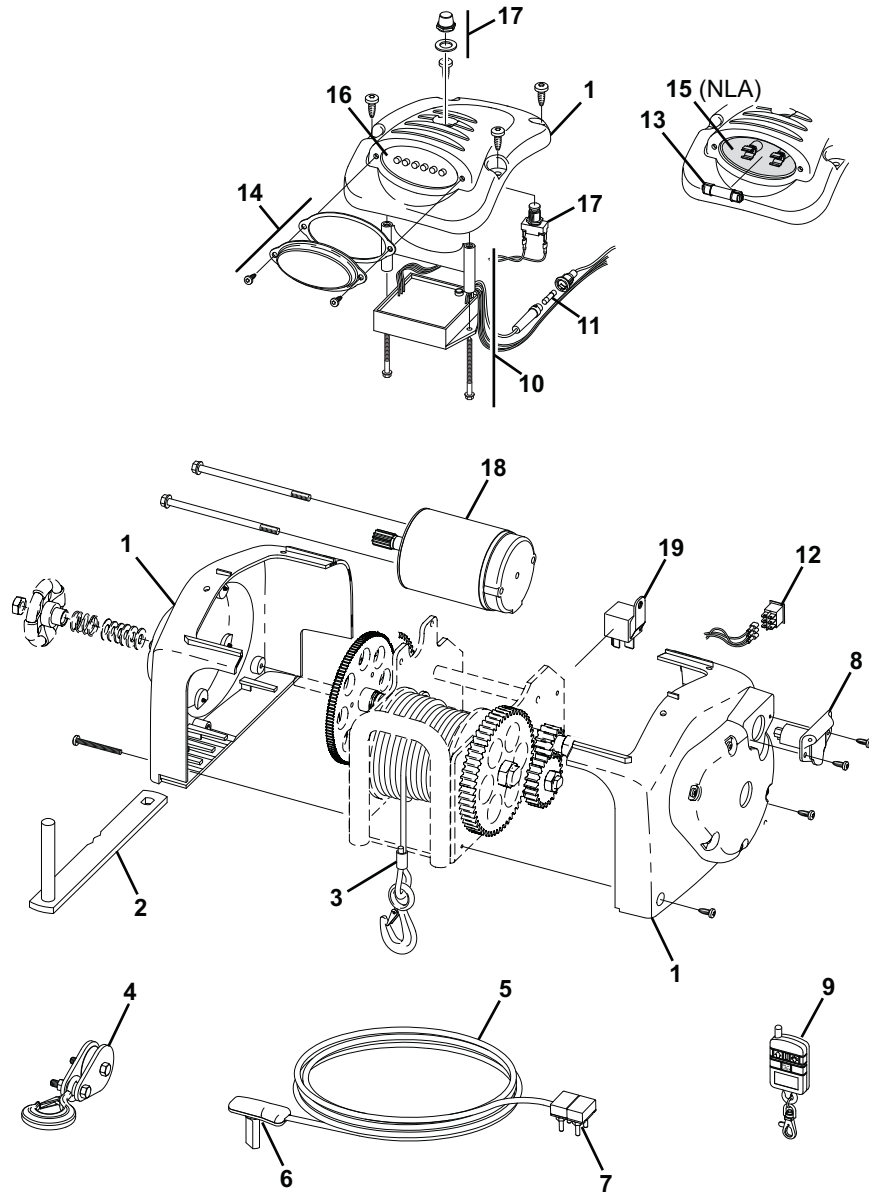

ILLUSTRATED PARTS LIST
Cover and Electronics

pwRC501a

POWERWINCH		RC 23 & RC30 TRAILER WINCHES		
Item	RC23	RC30	Description	Notes
1	R001333	R001311	Cover Kit	
2	P5594700AJ	P5594700AJ	Hand Crank Handle	
3	P7188800AJ	P7188800AJ	Replacement Cable	
4	P7904300AJ	P7904300AJ	Pulley Block Kit	
5	P7830201AJ	P7830201AJ	Wire Harness w/ items 6 & 7	
6	P7810500AJ	P7810500AJ	Plug, Wire Harness	
7	P7837300AJ	P7837300AJ	Circuit Breaker, 60amp	
8	P7810300AJ	P7810300AJ	Power Socket	
9	R001501	R001501	Key FOB Remote	
10	R001499	R001500	Receiver Module	4
11	- Note 1 -		Fuse, In-Line, 5A, 250V	1
12	- Note 4 -		Switch, Learn/Override	4
13	P55908	P55908	Bulb	
14	R001312	R001312	Lens Replacement Kit	
15	- Note 2 -		Light Replacement Kit	2
16	R001728	R001728	LED Light Kit	2
17	R001320	R001320	Switch, Light	3
18	R001287	R001295	Motor Assy	
19	R001317	r001317	Solenoid	

ILLUSTRATED PARTS LIST

Gear Assemblies

pwRC502

* Items marked with astericks (*) are not used on RC23

<i>POWERWINCH</i>		RC 23 & RC30 TRAILER WINCHES		
Item	RC23	RC30	Description	Notes
20	R001275	R001275	Level Wind Plate	
21	R001314	R001314	Clutch Knob	
22	P7160901	P7160901	Clutch Spring & Washer Kit	5
23	P91011	P91012	120T Stud and Gear Kit	6
24	P91007	P91007	Drum Shaft and Gear Kit	7
25	not used	P91008	Intermediate Shaft and Gear Kit	8
26	P91010	P91009	Rear Shaft and Gear Kit	9