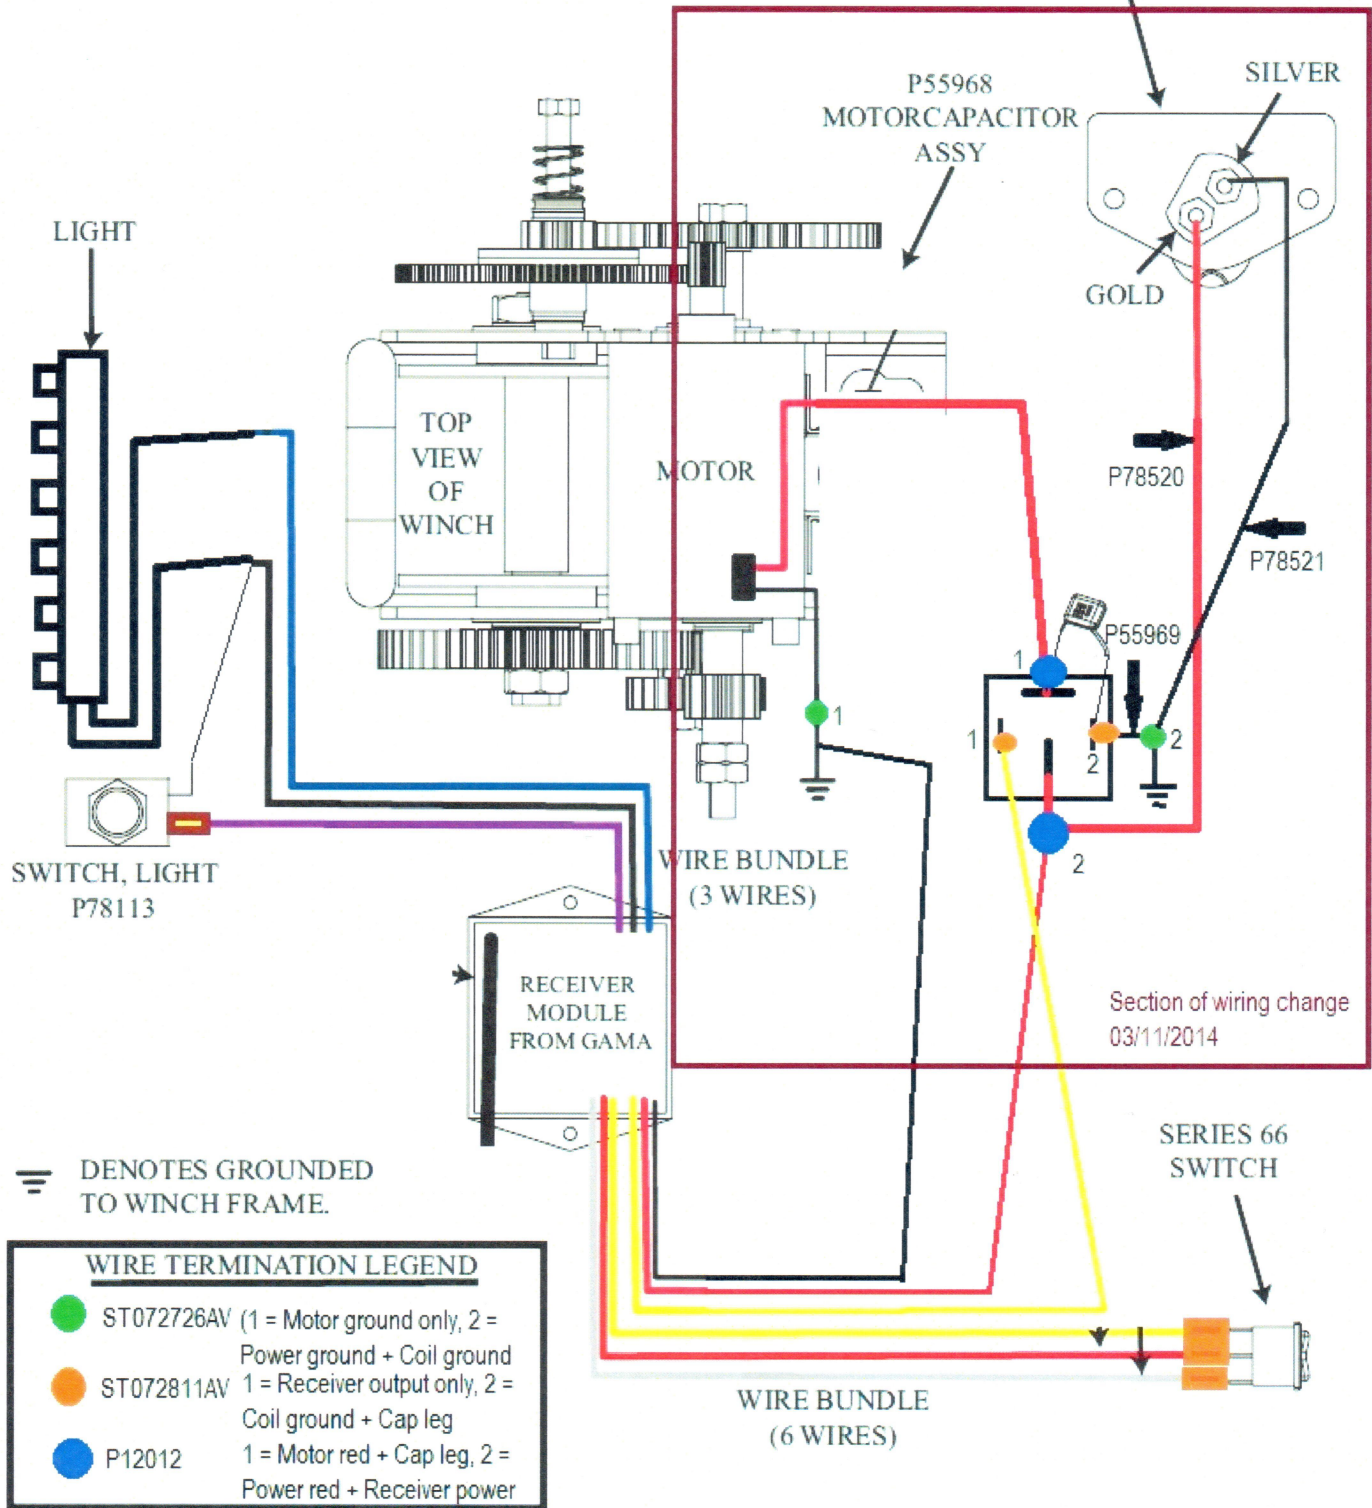

ILLUSTRATED PARTS LIST

Gear Assemblies

pwRC502

* Items marked with astericks (*) are not used on RC23

<i>POWERWINCH</i>		RC 23 & RC30 TRAILER WINCHES		
Item	RC23	RC30	Description	Notes
20	R001275	R001275	Level Wind Plate	
21	R001314	R001314	Clutch Knob	
22	P7160901	P7160901	Clutch Spring & Washer Kit	5
23	P91011	P91012	120T Stud and Gear Kit	6
24	P91007	P91007	Drum Shaft and Gear Kit	7
25	not used	P91008	Intermediate Shaft and Gear Kit	8
26	P91010	P91009	Rear Shaft and Gear Kit	9

RC23/RC30 Wiring Schematic

POWER SOCKET
(WHERE POWER FROM THE BATTERY CONNECTS TO THE WINCH)

Powerwinch®

Model RC23 & RC30
Replacement Parts Guide
For Cover Assembly

ITEM #	RC23 PART #	RC30 PART #	DESCRIPTION	QTY
1	-	-	WINCH MECHANISM	1
2	P79566	P79566	COVER SCREW 10-32 X .5"	2
3	P55917	P55917	PLASTITE SCREW 8-16 X .25"	11
4	P55919	P55919	PLASTITE SCREW 8-16 X .50"	4
5	P78103	P78103	POWER SOCKET	1
6	P55904	P55904	COVER, POWER SOCKET SIDE	1
7	P55922	P55922	SCREW, SHEET METAL #8	2
8	P55901	P55901	RECEIVER MODULE	1
9	P55907	P55907	MOUNTING BRACKET	1
10	P55914	P55914	REFLECTOR	1
11	P55916	P55916	WASHER #3	2
12	P55915	P55915	HEX NUT #3-48	2
13	P55911	P55905	COVER, TOP	1
14	P55928	P55928	PLASTITE SCREW, 1/4-10 X .75"	4
15	P55932	P55932	GASKET KIT	1
16	P55929	P55929	SWITCH BOOT	1
17	P55938	P55938	GROMMET, ANTENNA	1
18	P55932	P55932	GASKET KIT	1
19	P55912	P55912	BATTERY CLIP	2
20	P55913	P55913	SCREW #3-48	2
21	P55908	P55908	LIGHT BULB	1
22	P55924	P55924	BALL DETENT	1
23	P55903	P55903	COVER, CLUTCH SIDE	1
24	P55947	P55947	EMERGENCY CRANK HANDLE	1
25	P55910	P55910	CLUTCH KNOB	1
26	P55923	P55923	SCREW, 10-32 X 1.5"	2
27	P55909	P55909	LENS	1
28	P55902	P55902	TRANSMITTER KEY FOB	1
29	P55930	P55930	SWITCH, LIGHT	1