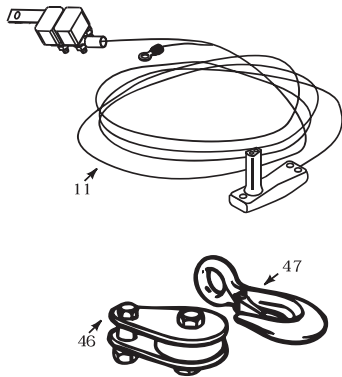

Powerwinch®

Model RC23 & RC30
Replacement Parts Guide
For Winch Assembly

ITEM #	RC23 PART#	RC30 PART #	DESCRIPTION	RC23 QTY	RC30 QTY
1	P70102	P70102	Frame assembly	1	1
2	P71101	P71101	Stud, clutch	1	1
3	P71612	P71612	Thrust, race	2	2
4	P71609	P71609	Bearing	2	2
5	P71613	P71613	Washer, thrust	3	3
6	P71716	P71759	Gear powered assembly	1	1
7	P73602	P73602	Lining,clutch	1	1
8	P71755	P71755	Gear pinion assembly	1	1
9	P79800	P79800	Washer, spring	2	2
10	P71902	P71902	Clutch knob backlash spring	1	1
11	P78302	P78302	Wiring Harness with Breaker	1	1
12	P10122	P10122	Hex Nut	1	1
13	P79738	P79738	Nut, Tri-loc jam	5	5
14	P71703	P71703	Gear, drive 57 T	1	1
15	P71822	P71822	Washer	6	6
16	P71818	P71818	Spacer, rear shaft	1	1
17	P71607	P71607	Bearing	1	1
18	-	P71819	Spacer, rear shaft	-	1
19	P71202	P71201	Shaft, rear gear	1	1
20	P71608	P71608	Bearing	1	1
21	-	P71817	Spacer, rear shaft	-	1
22	P71704	P71704	Gear, pinion 12T	1	2
23	P71818	P71816	Spacer, rear shaft	1	1
24	-	P71796	Gear, idler 24T	-	1
25	-	P71606	Bearing	-	1
26	-	P71301	Shaft, intermediate	-	1
27	-	ST07022	Ring, retaining	-	1