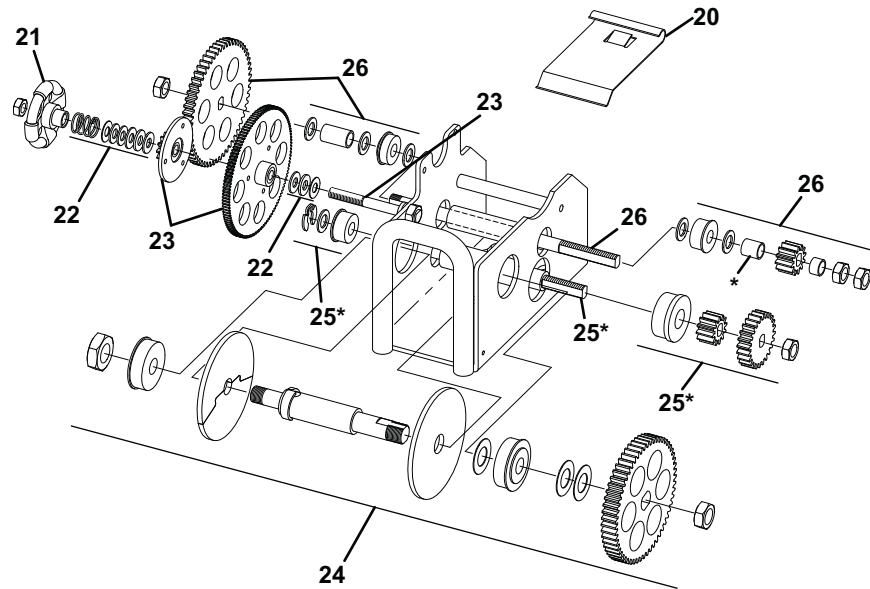

ILLUSTRATED PARTS LIST

Gear Assemblies

pwRC502

* Items marked with astericks (*) are not used on RC23

<i>POWERWINCH</i>		RC 23 & RC30 TRAILER WINCHES		
Item	RC23	RC30	Description	Notes
20	R001275	R001275	Level Wind Plate	
21	R001314	R001314	Clutch Knob	
22	P7160901	P7160901	Clutch Spring & Washer Kit	5
23	P91011	P91012	120T Stud and Gear Kit	6
24	P91007	P91007	Drum Shaft and Gear Kit	7
25	not used	P91008	Intermediate Shaft and Gear Kit	8
26	P91010	P91009	Rear Shaft and Gear Kit	9

1. Notes
5. All items marked "21" are included in item 21 kit (clutch spring kit).
  6. All items marked "22" are included in item 22 kit (120T stud and gear kit).
  7. All items marked "23" are included in item 23 kit (drum shaft and gear kit).
  8. All items marked "24" are included in item 24 kit (intermediate shaft and gear kit).
  9. All items marked "25" are included in item 25 kit (rear shaft and gear kit).