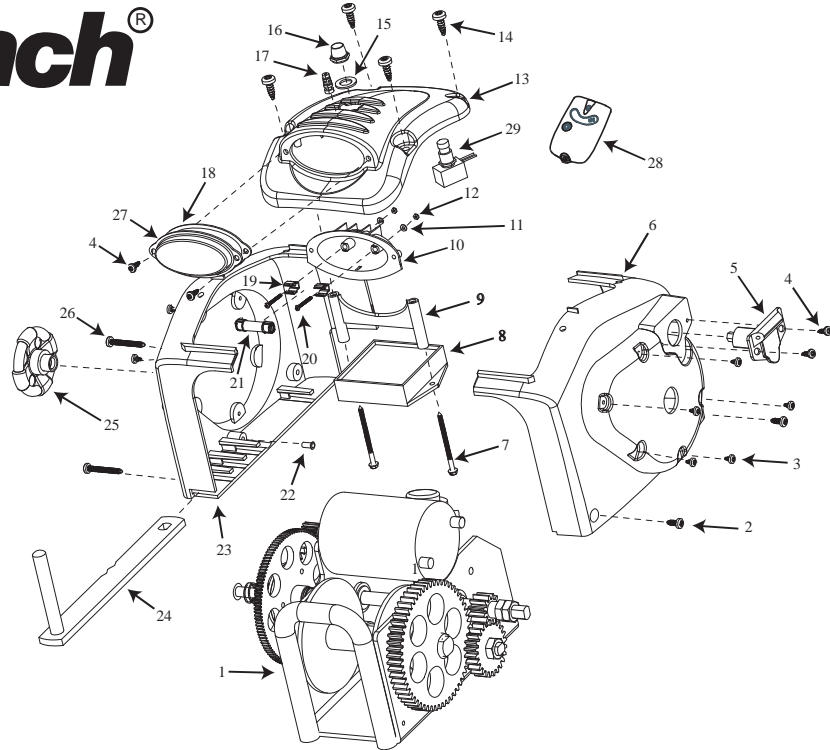

- Notes
5. All items marked "21" are included in item 21 kit (clutch spring kit).
 6. All items marked "22" are included in item 22 kit (120T stud and gear kit).
 7. All items marked "23" are included in item 23 kit (drum shaft and gear kit).
 8. All items marked "24" are included in item 24 kit (intermediate shaft and gear kit).
 9. All items marked "25" are included in item 25 kit (rear shaft and gear kit).

RC23/RC30 Wiring Schematic

POWER SOCKET
(WHERE POWER FROM THE BATTERY CONNECTS TO THE WINCH)

Powerwinch®

Model RC23 & RC30
Replacement Parts Guide
For Cover Assembly

ITEM #	RC23 PART #	RC30 PART #	DESCRIPTION	QTY
1	-	-	WINCH MECHANISM	1
2	P79566	P79566	COVER SCREW 10-32 X .5"	2
3	P55917	P55917	PLASTITE SCREW 8-16 X .25"	11
4	P55919	P55919	PLASTITE SCREW 8-16 X .50"	4
5	P78103	P78103	POWER SOCKET	1
6	P55904	P55904	COVER, POWER SOCKET SIDE	1
7	P55922	P55922	SCREW, SHEET METAL #8	2
8	P55901	P55901	RECEIVER MODULE	1
9	P55907	P55907	MOUNTING BRACKET	1
10	P55914	P55914	REFLECTOR	1
11	P55916	P55916	WASHER #3	2
12	P55915	P55915	HEX NUT #3-48	2
13	P55911	P55905	COVER, TOP	1
14	P55928	P55928	PLASTITE SCREW, 1/4-10 X .75"	4
15	P55932	P55932	GASKET KIT	1
16	P55929	P55929	SWITCH BOOT	1
17	P55938	P55938	GROMMET, ANTENNA	1
18	P55932	P55932	GASKET KIT	1
19	P55912	P55912	BATTERY CLIP	2
20	P55913	P55913	SCREW #3-48	2
21	P55908	P55908	LIGHT BULB	1
22	P55924	P55924	BALL DETENT	1
23	P55903	P55903	COVER, CLUTCH SIDE	1
24	P55947	P55947	EMERGENCY CRANK HANDLE	1
25	P55910	P55910	CLUTCH KNOB	1
26	P55923	P55923	SCREW, 10-32 X 1.5"	2
27	P55909	P55909	LENS	1
28	P55902	P55902	TRANSMITTER KEY FOB	1
29	P55930	P55930	SWITCH, LIGHT	1